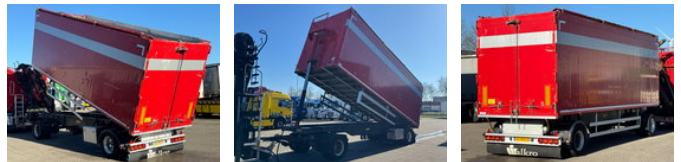

# Berdex AV1010 Kipper Schamel Aanhangwagen

## General features

Brand	Berdex
Subcategory	Tipper
Licence plate	45-WBX-2
Construction year	2009
Date of first registration	05-10-2009
Color	Red
Condition	Used
General condition	Good
Reference	31662

## Characteristics

Empty weight	5.750kg
Load capacity	14.250kg
GVW	20.000kg
Length	955cm
Width	255cm
Serial number	XL9AV101009355037